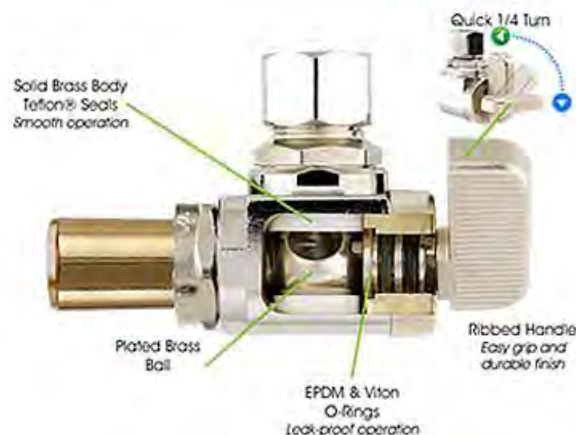

dahl's superior **mini-ball™** valves are available with a 1/2" CTS ProPress Compatible connection.

DUAL OUTLET STOPS

511-23L-31-31

- No soldering
- Installs easily, even on wet pipe
- Suitable for plumbing and heating applications

SUPPLY STOPS with Water Hammer Arrester

511-23L-31-14WHA

IN-LINE STOPS

521-23L-PRPX3

521-23L-23L

HOSE VALVES

521-23L-04

621-23L-04

1.800.268.5355 CAN Toll-Free
1.800.268.2363 U.S. Toll-Free
1.800.226.1801 CAN & U.S. Fax
sales@dahlvalve.com

CTS PROGRESS COMPATIBLE VALVES

TYPE	PART ID	DESCRIPTION	PATTERN	FINISH	LIST US\$
Adapter					
	510-23L-31	1/2 CTS ProPress Compatible x 3/8 OD Comp	Straight	Plated	16.87
Supply Stops					
	511-23L-31	1/2 CTS ProPress Compatible x 3/8 OD Comp	Straight	Plated	23.29
	521-23L-30	1/2 CTS ProPress Compatible x 1/4 OD Comp	Straight	Brass	21.23
	521-23L-31	1/2 CTS ProPress Compatible x 3/8/ OD Comp	Straight	Brass	19.45
	611-23L-31	1/2 CTS ProPress Compatible x 3/8 OD Comp	Angle	Plated	23.49
	621-23L-30	1/2 CTS ProPress Compatible x 1/4 OD Comp	Angle	Brass	23.68
	621-23L-31	1/2 CTS ProPress Compatible x 3/8 OD Comp	Angle	Brass	22.83
Supply Stops with Water Hammer Arrester					
	511-23L-31-14WHA	1/2 CTS ProPress Compatible x 3/8 OD Comp x Water Hammer Arrester	Straight	Plated	62.25
Dual Outlet Valve					
	511-23L-31-31	1/2 CTS ProPress Compatible x 3/8 OD Comp x 3/8 OD Comp	Straight	Plated	36.30
Hose Valves					
	521-23L-04	1/2 CTS ProPress Compatible x Hose	Straight	Brass	23.30
	621-23L-04	1/2 CTS ProPress Compatible x Hose	Angle	Brass	23.24
In-Line Stops					
	521-23L-23L	1/2 CTS ProPress Compatible x 1/2 CTS ProPress Compatible	Straight	Brass	22.31
	521-23L-PRPX3	1/2 CTS ProPress Compatible x 1/2 F1960	Straight	Brass	22.02
	521-23L-PX3	1/2 CTS ProPress Compatible x 1/2 Crimpex	Straight	Brass	21.52