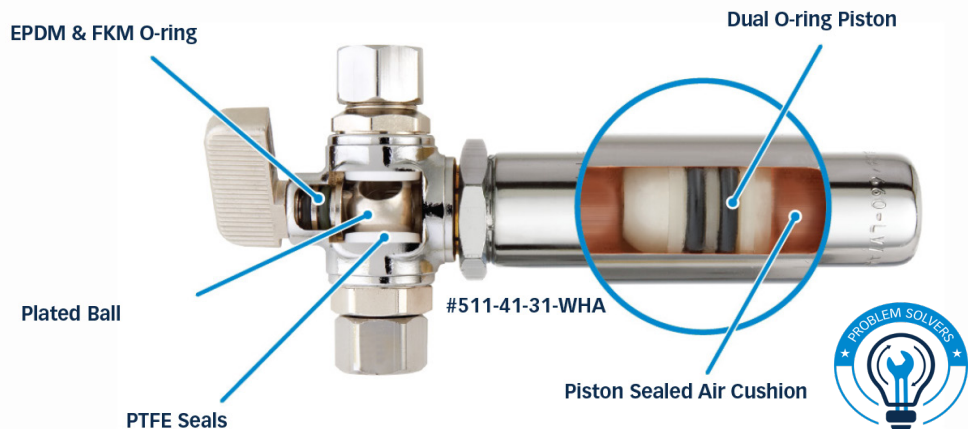

Water Hammer Arrestor Valves

Control water hammer at the source with **dahl Water Hammer Arrestor valves**, designed to protect against pressure surges from washing machines, dishwashers, ice makers, single lever faucets, and toilets.

- dahl uses an ASSE 1010 AA arrester featuring a dual O ring piston that maintains a permanent air cushion to effectively absorb pressure spikes.
- Compact integral design
- Install vertically, horizontally, or at any angle
- Available to suit most end-of-line pipe types and sizes
- Retrofit models install in just minutes!

NSF/ANSI/CAN 61: Q ≤ 0.5
The E-Shield is a registered trademark of Wieland Chase, LLC and is used with permission.

SCAN TO CONNECT AND DISCOVER MORE!
www.dahlvalve.com

dahl 1/4 Turn Retrofit Supply Stop With Integral Water Hammer Arrestor