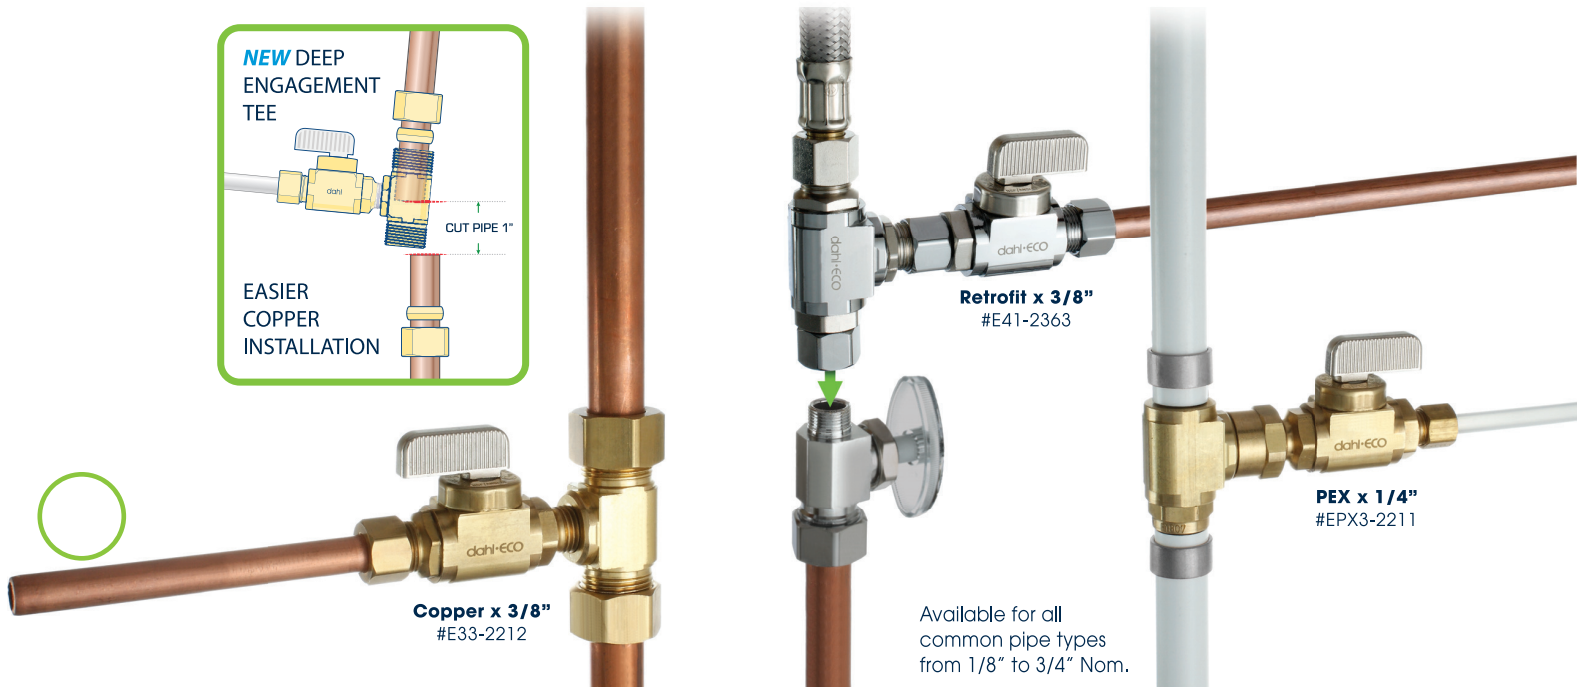

TEE & VALVE KITS

dahl
Ask for it by name®

dahl·ECO™

Lifetime
Warranty

- Meets the Plumbing Code
- The quality way to hook up a branch line
- Outlasts & outperforms flimsy saddle valves
- Hundreds of custom models available including:
  - ✓ Tamper-resistant operation
  - ✓ Straight or angle valve
  - ✓ Integral Water Hammer Arrester
  - ✓ Plated finish or rough brass
  - ✓ Female Compression connections that piggy-back onto existing stops or fittings

Made in Canada with
American Materials