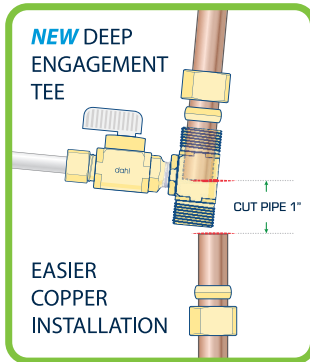

TEE & VALVE KITS

dahl
Ask for it by name®

dahl·ECO™

Lifetime
Warranty

- Meets the Plumbing Code
- The quality way to hook up a branch line
- Outlasts & outperforms flimsy saddle valves
- Hundreds of custom models available including:
  - ✓ Tamper-resistant operation
  - ✓ Straight or angle valve
  - ✓ Integral Water Hammer Arrester
  - ✓ Plated finish or rough brass
  - ✓ Female Compression connections that piggy-back onto existing stops or fittings

Made in Canada with
American Materials