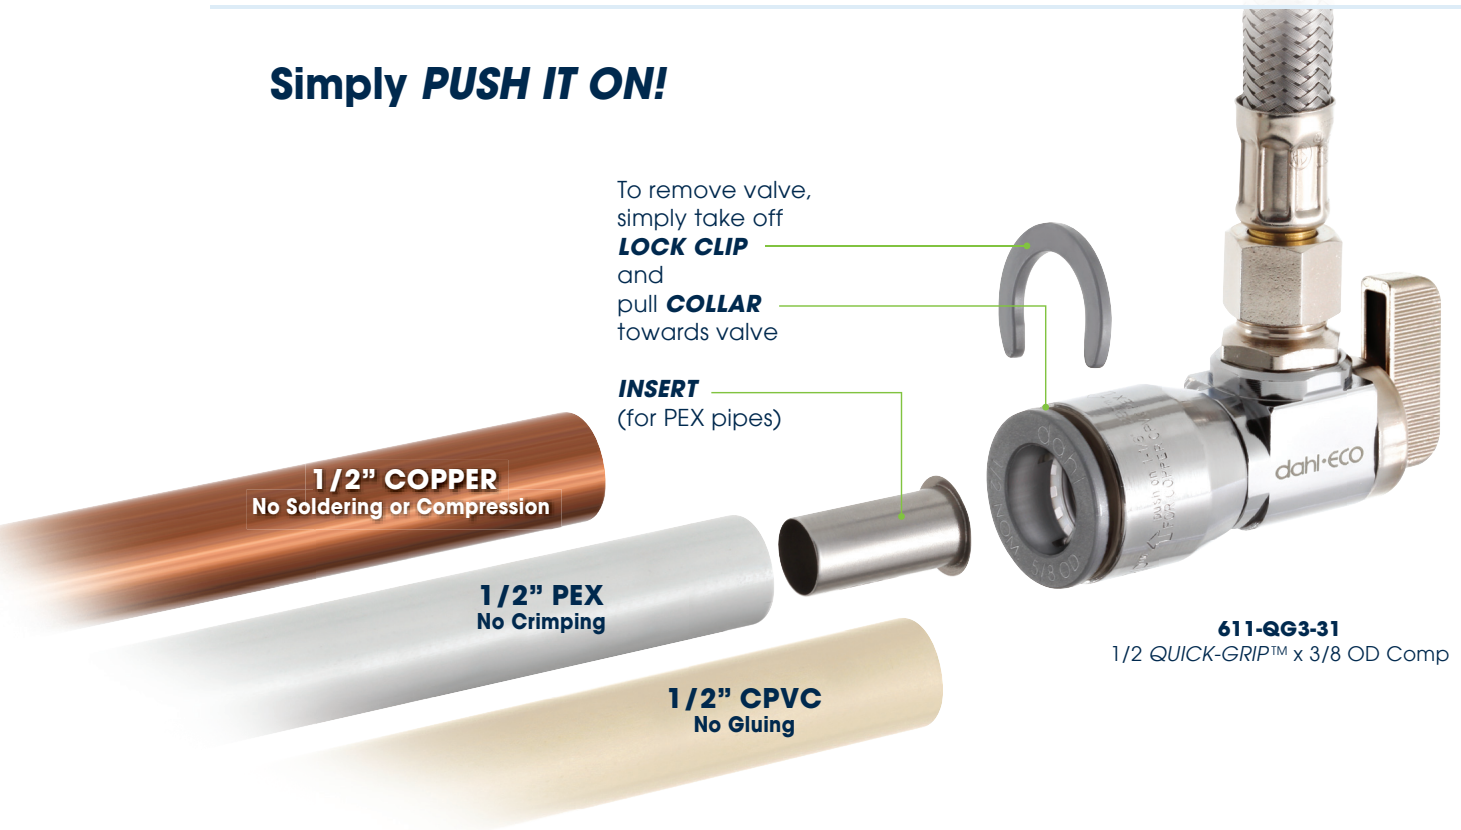

QUICK-GRIP™

lead-free products

dahl, the quality leader for over 60 years

No Worries
No Dezincification
No Cracking
No Kidding*

Lifetime
Warranty

Simply PUSH IT ON!

To remove valve,
simply take off
LOCK CLIP
and
pull **COLLAR**
towards valve

INSERT
(for PEX pipes)

1/2" COPPER
No Soldering or Compression

1/2" PEX
No Crimping

1/2" CPVC
No Gluing

611-QG3-31
1/2 QUICK-GRIP™ x 3/8 OD Comp

Hundreds of models available:

SUPPLY STOPS

511-QG3-31

DUAL OUTLETS

511-QG3-31-31

DUAL SHUT-OFFS

EQG3-5001

IN-LINE STOPS

521LB-QG3-QG3D

TEE & VALVE KITS

EQG3-2211