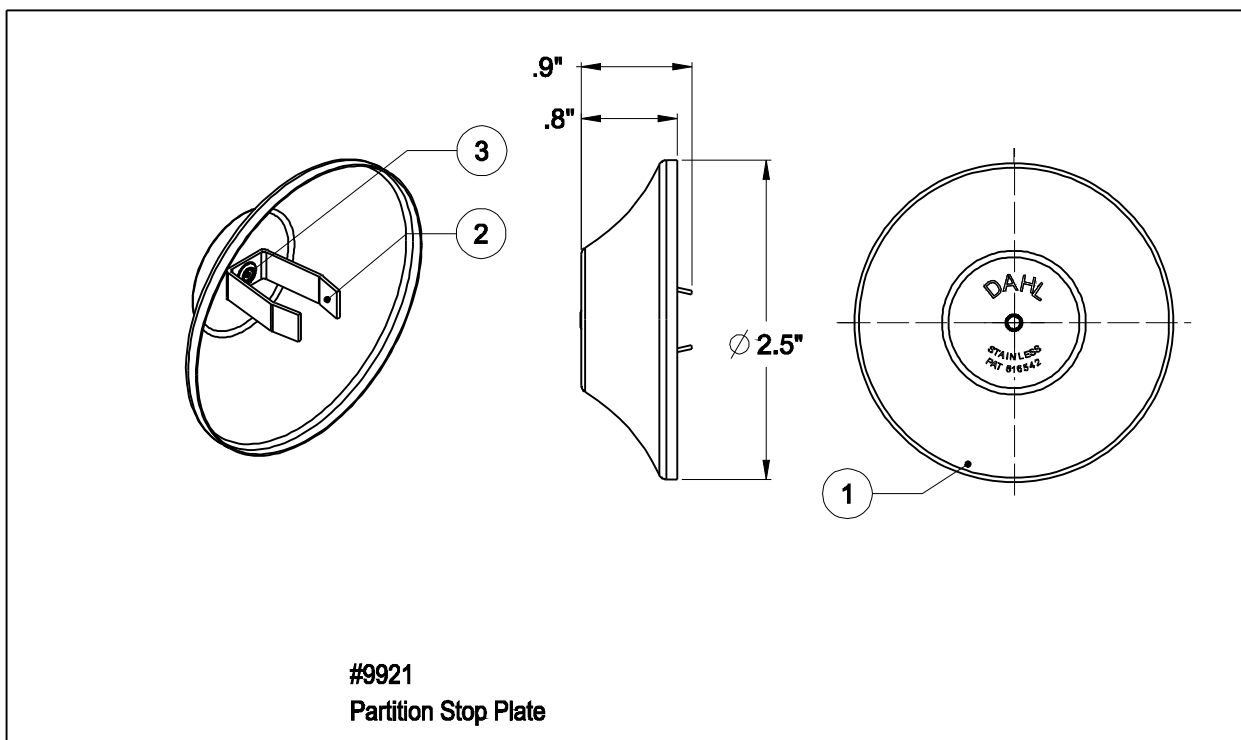

Partition Stop Plate

Material:

- 1. Stainless Steel Partition Stop Plate
- 2. Stainless Steel Clip
- 3. Plate and Clip Attached by Nickel Plated Brass Eyelet

dahl brothers canada limited

2600 S. SHERIDAN WAY, MISSISSAUGA, ON, CANADA L5J 2M4
905-822-2330 CAN 800-268-5355 U.S. 800-268-2363
FAX(905) 855-1450, USA AND CANADA 800-226-1801