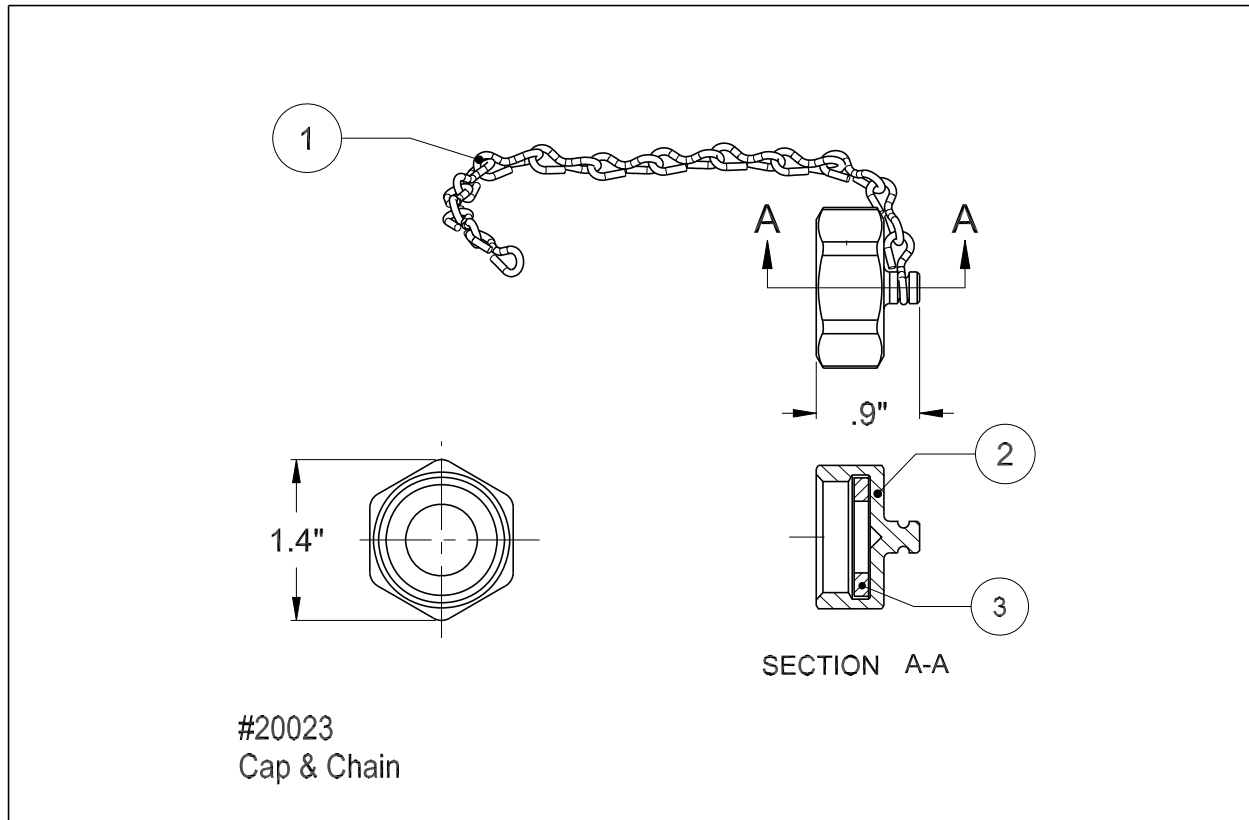

Dahl Cap & Chain

TDS - 325
Rev 1 Aug/14

Material:

1. Chain - Brass (6" Length)
2. Cap - Heavy Duty - Brass
3. Gasket - EPDM

Working Pressure: 250 psi / 250°F
depending on valve and pipe material.

DESIGNED AND MANUFACTURED IN CANADA