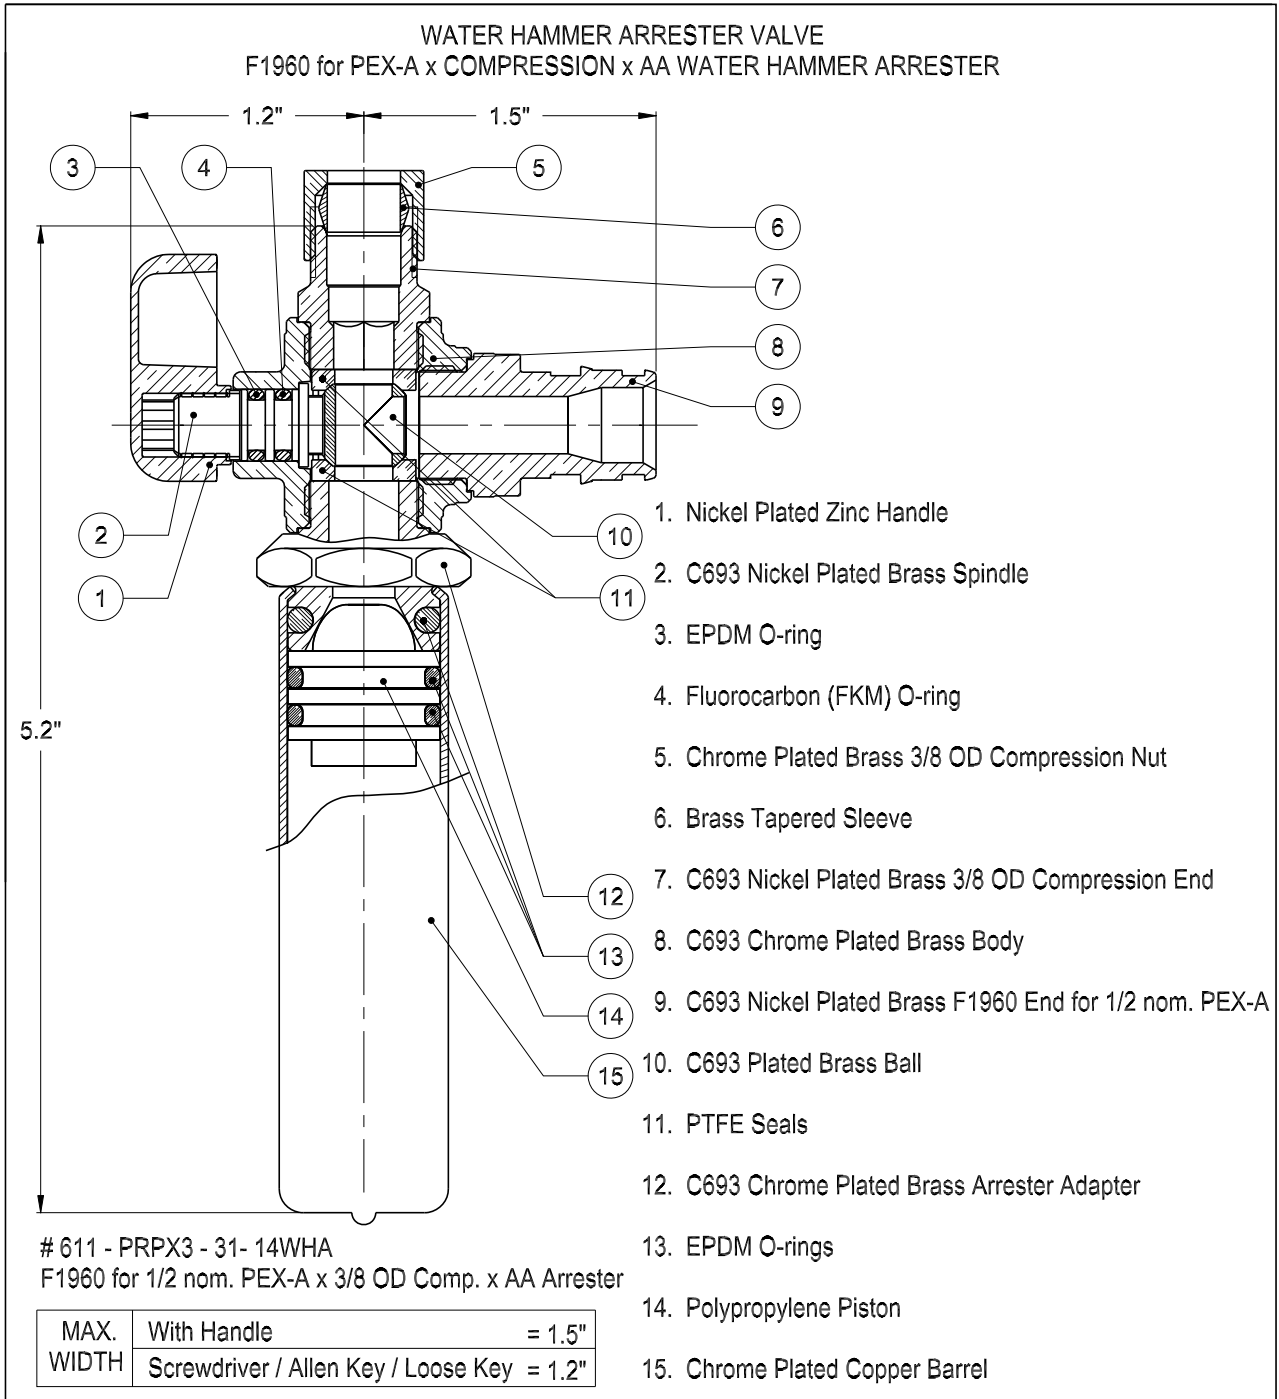

# dahl-ECO mini-ball™ Valve

Plumbing

TDS - 478-LF  
New Jan/14

Working Pressure: 250 psi / 250°F  
depending on pipe material.

 UPC  
NSF / ANSI 61-G

Designed and Manufactured in  
Canada

Wetted surface area contains <0.1wt% weighted average lead.